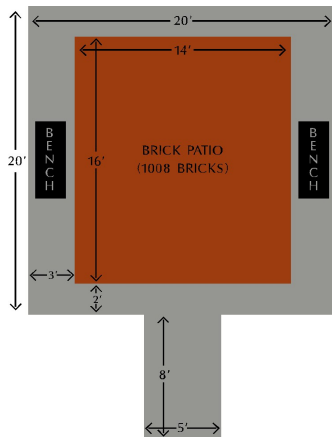

YOU can help the
Macomb Kiwanis Club
build a new playground
for children in
Chandler Park!

The Macomb Kiwanis Club has been serving the children of Macomb since 1922. Over the years, Kiwanis has donated thousands of dollars to help provide activities and programs for children. The original Kiwanis Playground was built on the northwest side of Chandler Park in the 1970's. Now, it's time to build an improved new playground on the northeast side of Chandler Park. You can help by buying a memorial brick for your children and family. Bricks are \$100 and will be professionally engraved with up to three lines of 15 characters each. Each brick will be placed in a special patio area next to the new playground.